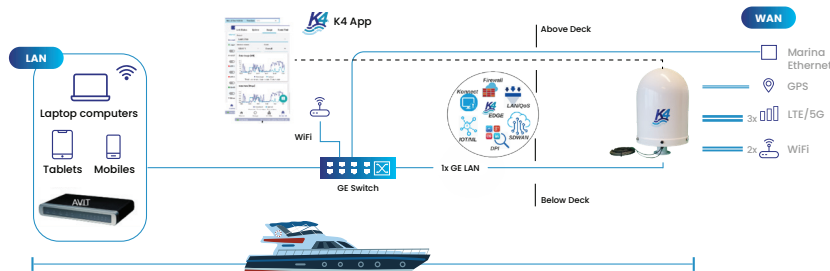

Operations

- HA software/systems
- K4 Edge Connect from anywhere
- Role-based access without SSO
- 3rd Party Service Hosting