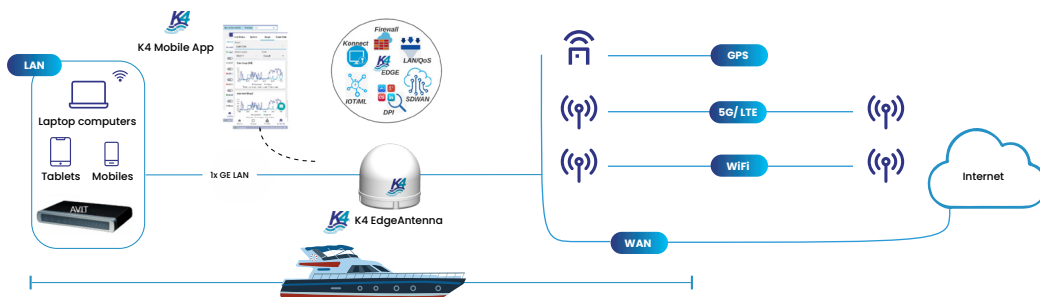

The 5G EdgeAntenna is an integrated antenna array and cellular router solution that replaces numerous discrete vessel connectivity systems. The onboard cellular antenna array and 5G modem, Wi-Fi capabilities as client or host, and universal WAN input make the 5G EdgeAntenna the ultimate consolidated host platform for off-grid connectivity. The EdgeAntenna runs K4's full technology suite to maximize the on-vessel internet experience and, like all K4 products, it can be managed via a Local Web Portal, the K4 Edge Mobile App, and remotely through the web-based Konnect service portal.

K4 Edge Application

- Intuitive dashboard
- Manage service from anywhere
- One-click management, service updates

Advanced K4 QoS

- Deep packet inspection, DNS Content Filter
- Rate and Quota management
- One-click client/group management

Security and performance

- Optimized LTE/SIM performance with K4 Mobility Management (ML/AI)
- Integrated stateful firewall
- DPI + CF to secure the Internet

Local Area Network Management

- Direct and routed LAN DHCP DNS
- LAN monitor, Remote Konnect
- M-DNS with enterprise VPN
- App, Device, and Group QoS

Software Defined Wide Area Network

- Group/device/app priority
- Advanced Link Bonding
- USA Internet

Operations

- HA software/systems
- K4 Edge Konnect from anywhere
- Role-based access without SSO
- 3rd Party Service Hosting