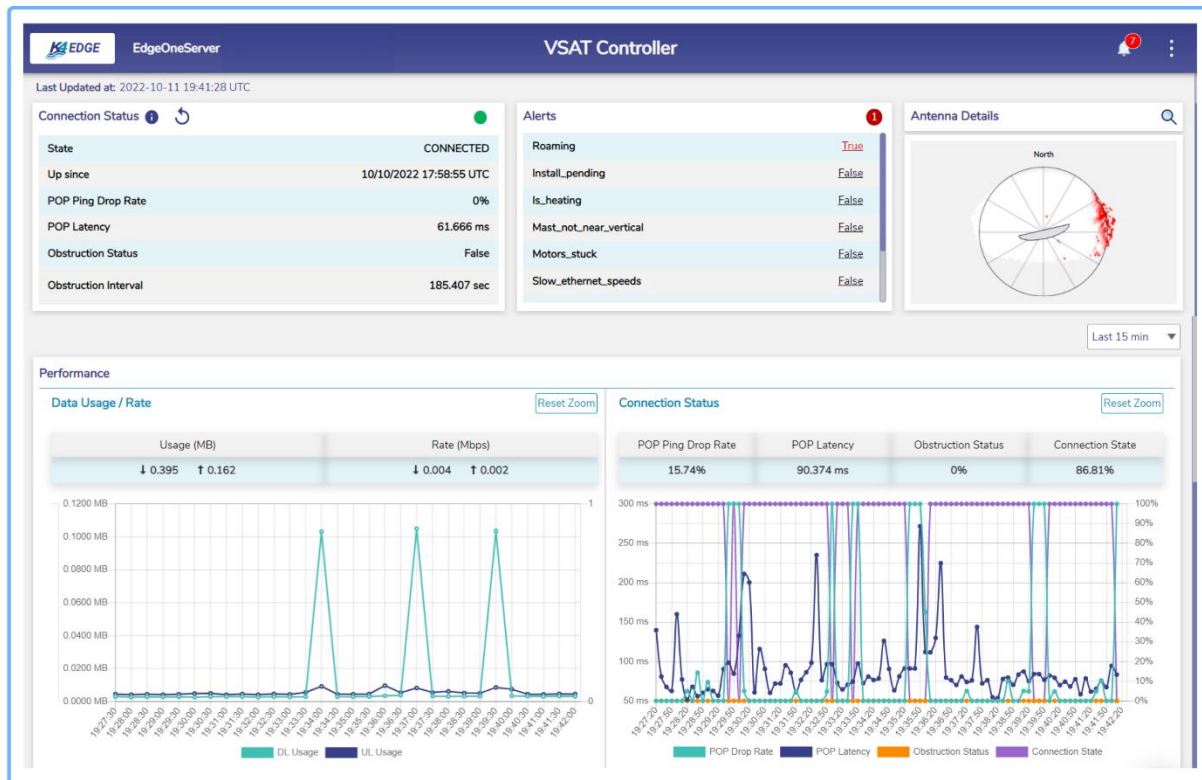

- Integrated Dashboard for Starlink Dishy.
- MobileApp and Cloud Service Portal Mngt.

5G Edge Antenna with Starlink Integration

Example of K4 5G Edge Antenna with Starlink RV – Add Service Continuity with 5G and Edge.

Plug and Play - Simple Integration

- Connect Starlink Ethernet links directly to 5G Edge Antenna.
- 5G Edge Antenna adds Starlink as a WAN source with full SDWAN Mngt.
- 5G Edge Antenna provides LAN connectivity with full QoS/DPI/Firewall Mngt.

SDWAN - Always Connected

- SDWAN WAN link bonding of Starlink/5G to optimize performance and stability.
- (or) SDWAN WAN link priority use that manages 5G cost with continuous connectivity.

Realtime and Historical Management of Starlink Dishy

- Integrated Dashboard for Starlink Dishy.
- MobileApp and Cloud Service Portal Mngt.

*Edge Starlink RV Management – real-time and historical understanding of Starlink.*

All Edge support both RV & Maritime Starlink solutions; with K4 Operations and Partners supporting the installation and operation 24x7x365. Please contact K4 Mobility (sales@k4mobility.com) for any additional information and support.