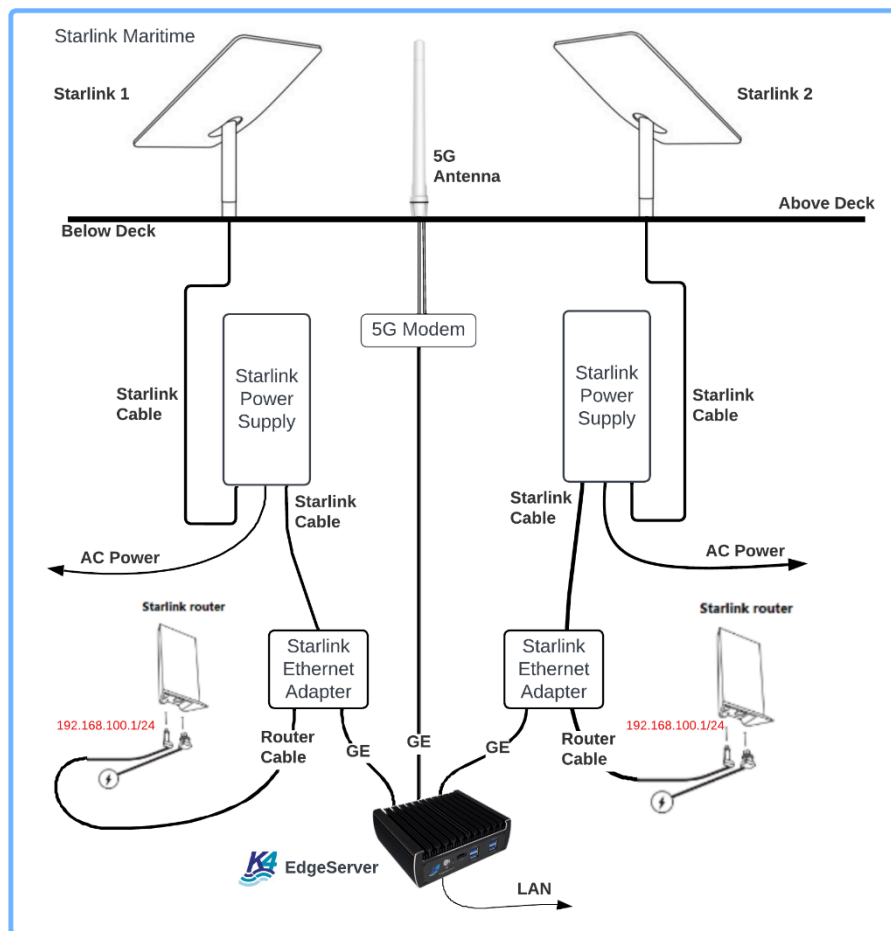

K4 Edge with Starlink

Starlink integration with K4 Edge is simple and provides a powerful method to manage Starlink with other WAN technologies.

Two examples are provided here: K4 EdgeServer with Starlink Maritime and K4 5G EdgeAntenna with Starlink RV. All Edge Systems support Starlink natively.

K4 EdgeServer with Starlink Integration

For all Starlink installations one must purchase the Starlink Ethernet Adaptor for every Dish installed.

ROUTER MODE

Example of K4 5G Edge Server with Starlink Maritime – bond/prioritize Starlink usage seamlessly.

Starlink Integration with the K4 EdgeServer is similar with either the RV or Maritime Starlink system; further the EdgeServer can support 5G/LTE, VSAT and Marina Wi-Fi Internet sources.

Plug and Play - Simple Integration

- Connect Starlink, 5G WAN, VSAT, etc. Ethernet links directly to EdgeServer.
- Edge Server adds Starlink and other WAN sources and provides full SDWAN Mngt.
- Edge Server provides LAN connectivity with full QoS/DPI/Firewall Mngt.