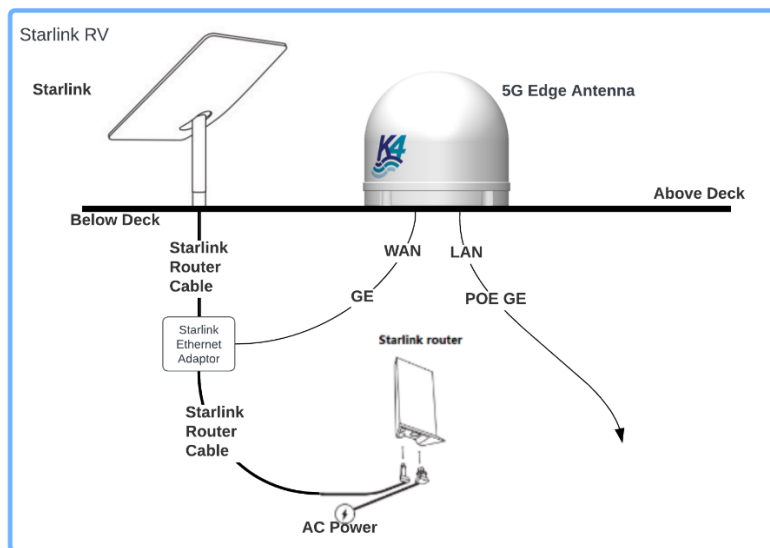

Plug and Play - Simple Integration

- Connect Starlink, 5G WAN, VSAT, etc. Ethernet links directly to EdgeServer.
- Edge Server adds Starlink and other WAN sources and provides full SDWAN Mngt.
- Edge Server provides LAN connectivity with full QoS/DPI/Firewall Mngt.

SDWAN - Always Connected

- SDWAN WAN link bonding of Starlink/5G to optimize performance and stability.
- (or) SDWAN WAN link priority use that manages 5G cost with continuous connectivity.

Realtime and Historical Management of Starlink Dishy

- Integrated Dashboard for Starlink Dishy.
- MobileApp and Cloud Service Portal Mngt.

5G Edge Antenna with Starlink Integration

Example of K4 5G Edge Antenna with Starlink RV – Add Service Continuity with 5G and Edge.

Plug and Play - Simple Integration

- Connect Starlink Ethernet links directly to 5G Edge Antenna.
- 5G Edge Antenna adds Starlink as a WAN source with full SDWAN Mngt.
- 5G Edge Antenna provides LAN connectivity with full QoS/DPI/Firewall Mngt.